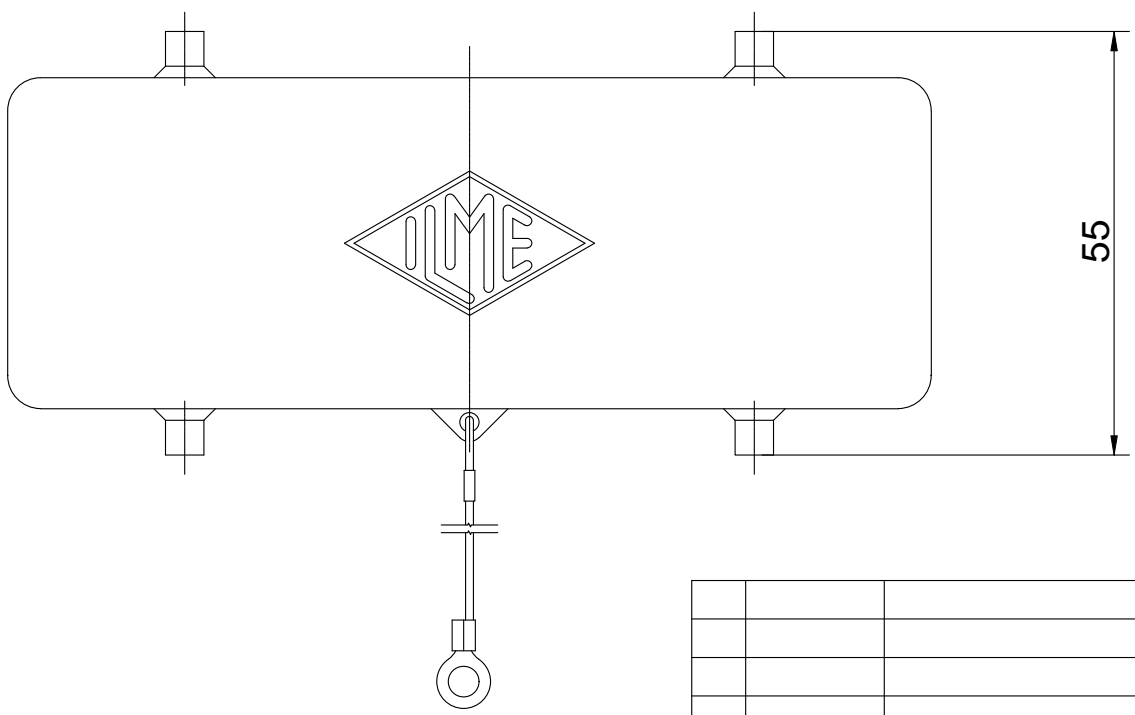

Diritti riservati All rights reserved

Date 14.12.2006	CHCS 24		Scale
Sign.	cover, with pegs EMC		1:1
			